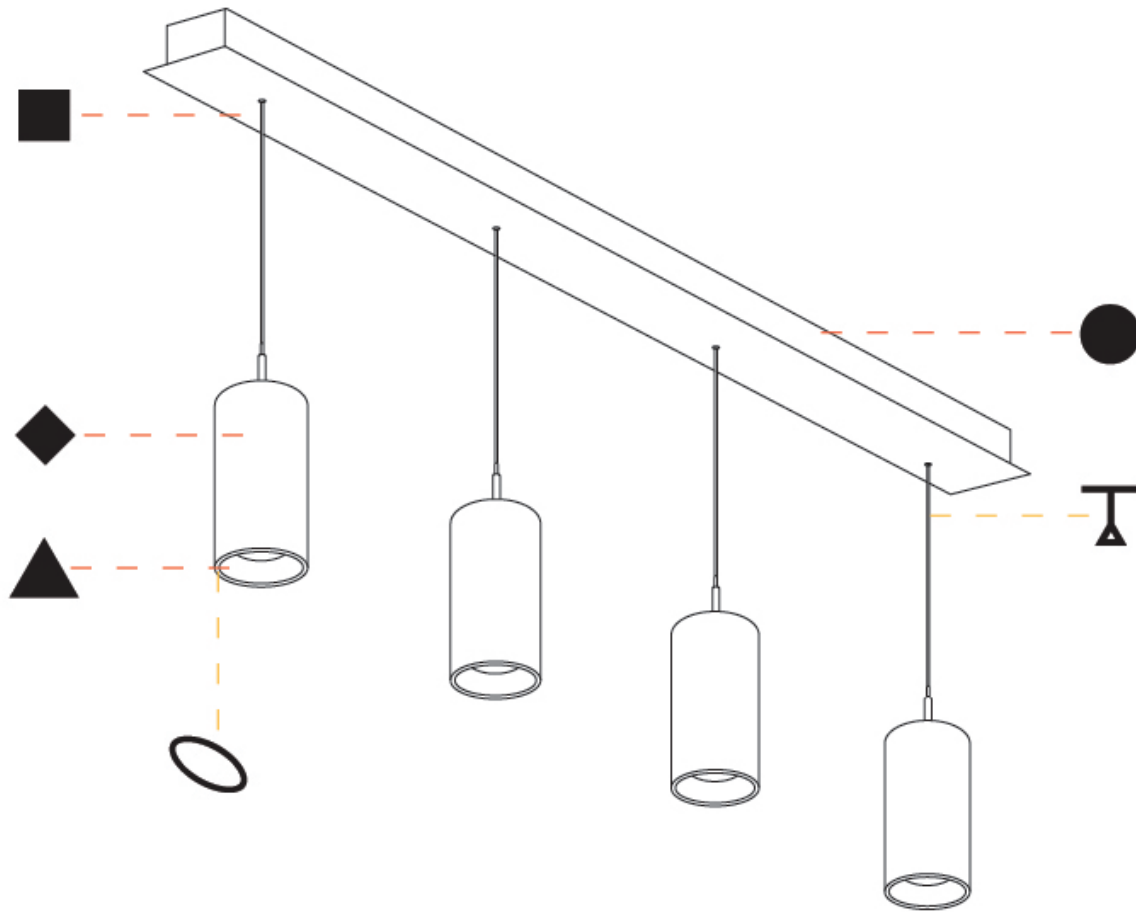

G-MINI CHANNEL HANGOVER SUSPENSION

A300625-

PROJECT	_____
TYPE	_____
SPECIFIER	_____
QUANTITY	_____
DATE	_____

A